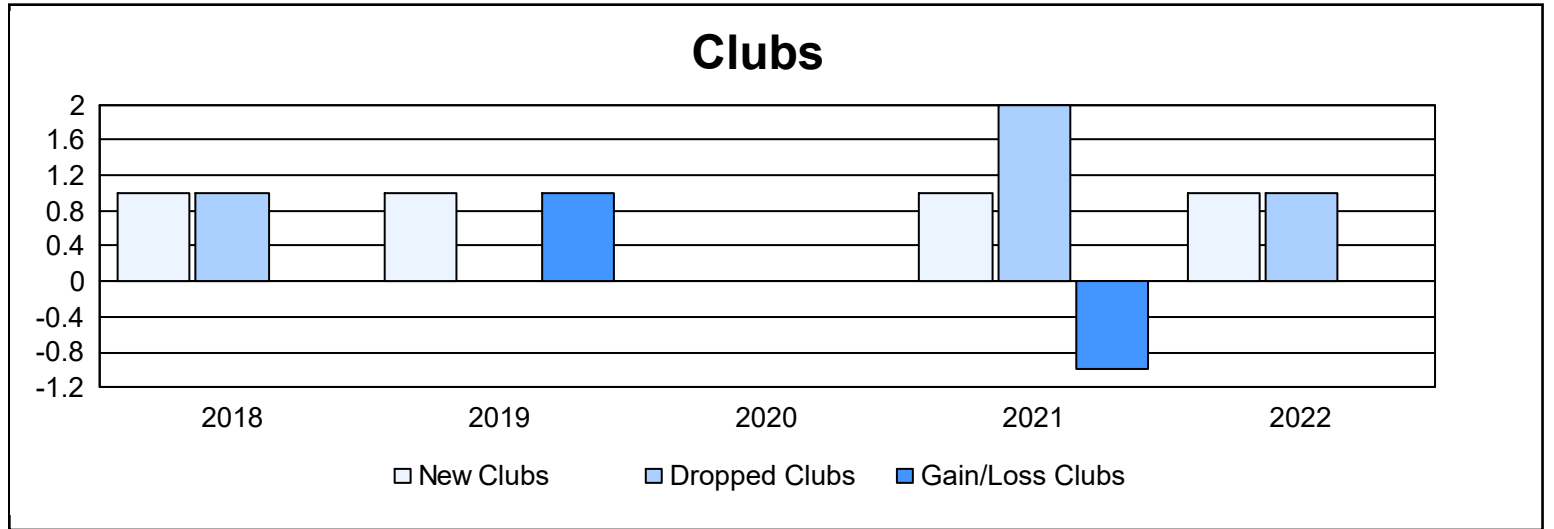

Year	New Clubs	Dropped Clubs	Gain/ Loss Clubs	New Members	Charter Members	Reinstate Members	Transfer Members	Total Member Added	Total Members Dropped	Gain/ Loss Members
2017-2018	1	1	0	179	22	10	9	220	207	13
2018-2019	1	0	1	177	23	7	12	219	206	13
2019-2020	0	0	0	131	1	5	6	143	176	-33
2020-2021	1	2	-1	183	13	3	7	206	168	38
2021-2022	1	1	0	239	12	6	6	263	187	76
<b>Average</b>	<b>1</b>	<b>1</b>	<b>0</b>	<b>182</b>	<b>14</b>	<b>6</b>	<b>8</b>	<b>210</b>	<b>189</b>	<b>21</b>

### Membership Composition June 2022 Cumulative