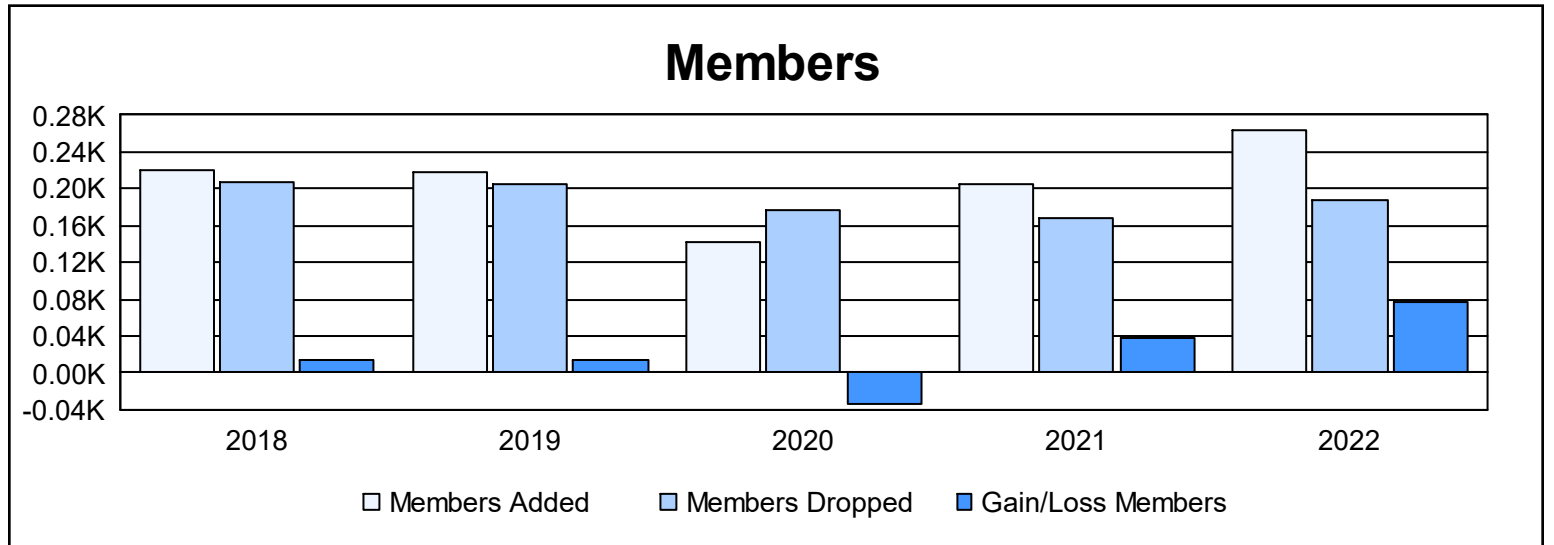

Year	New Clubs	Dropped Clubs	Gain/ Loss Clubs	New Members	Charter Members	Reinstate Members	Transfer Members	Total Member Added	Total Members Dropped	Gain/ Loss Members
2017-2018	1	1	0	179	22	10	9	220	207	13
2018-2019	1	0	1	177	23	7	12	219	206	13
2019-2020	0	0	0	131	1	5	6	143	176	-33
2020-2021	1	2	-1	183	13	3	7	206	168	38
2021-2022	1	1	0	239	12	6	6	263	187	76
<b>Average</b>	<b>1</b>	<b>1</b>	<b>0</b>	<b>182</b>	<b>14</b>	<b>6</b>	<b>8</b>	<b>210</b>	<b>189</b>	<b>21</b>

### Membership Composition June 2022 Cumulative